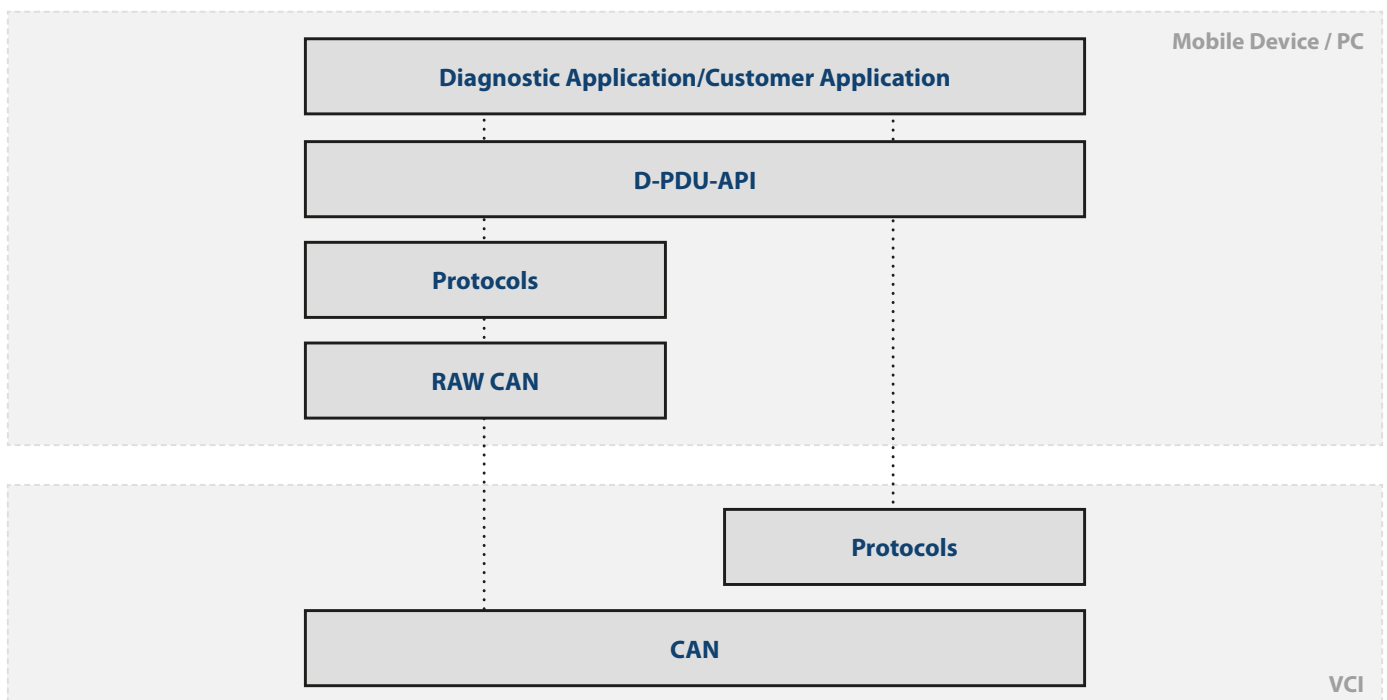

D-PDU-API

Standardized vehicle access acc. to ISO 22900-2

D-PDU

D-PDU

D-PDU-API

Vehicle access via standardized D-PDU-API according to ISO 22900-2

Key Features

ISO

Standardized vehicle access

Support of the Sontheim VCIs

Easy integration into the MDT®

Mobile Automation

Industrial Automation

Diagnostics

Connectivity

We are looking forward to your enquiry!