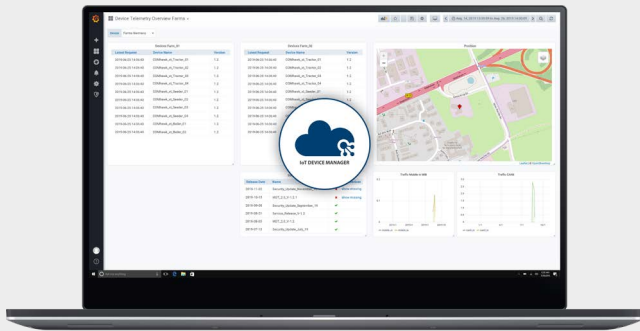

IoT Device Manager

Cloud-based platform for managing your devices in the field

IoT Device Manager

Cloud-based platform for managing your devices in the field.

Key Features

Management of all telematics units

Drag and drop functionality

Managing updates over-the-air

Simple configuration of all devices

Fast data consumption analysis

Live data monitoring

The IoT Device Manager is a cloud-based tool for the simple and clear management of your telematics units in the field. You can group and structure your devices by drag and drop and manage software packages for wireless over-the-air updates.

Collect live data during vehicle operation or flash software wirelessly:

- Mobile networks (2G/LTE)
- WLAN

Store telemetry data for further analysis and support the following functions:

- QA Statistics
- Usage statistics
- Planning of service intervals
- vehicle lifecycle support