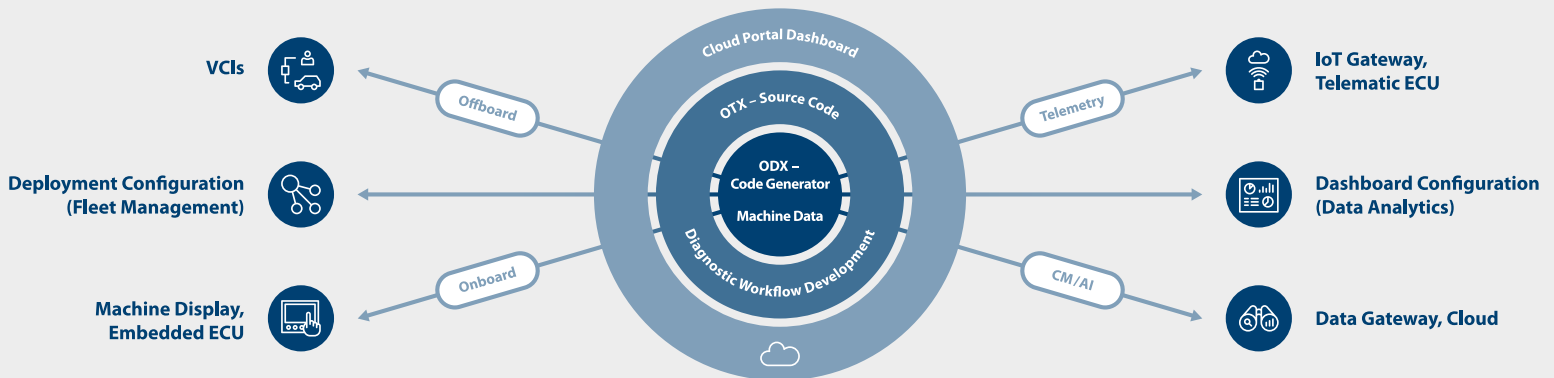

The IoT Device Manager can be hosted on a server on the Sonheim side or seamlessly integrated into an existing customer infrastructure. Secure data transfer is ensured thanks to SSL/TLS certification and can even be extended according to individual customer requirements. The IoT Device Manager can be branded OEM-specific. This allows the user to create different user levels, for viewing with different rights or for easy integration of sub supplier views.

Order information

V940871100

IoT Device Manager