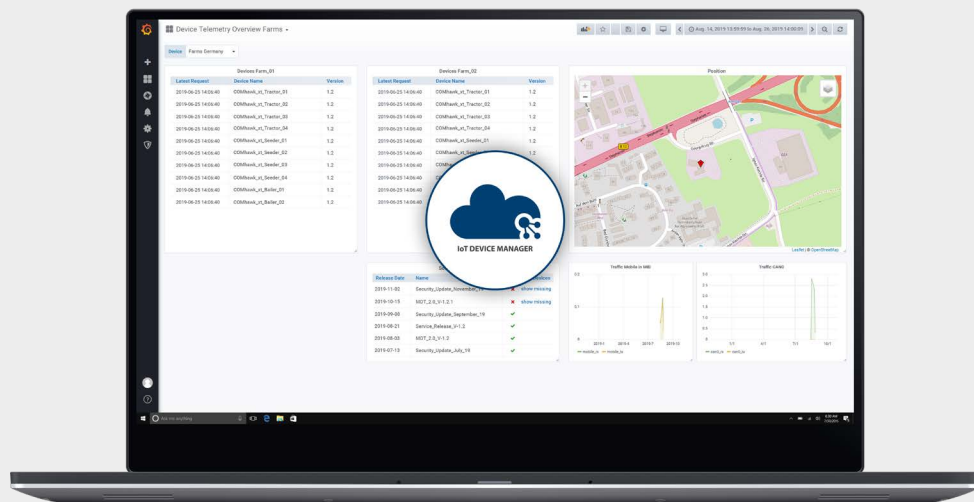

IoT Device Manager

Cloud-based platform for managing your devices in the field

IoT Device Manager

Cloud-based platform for managing your devices in the field.

Key Features

Management of all telematics units

Drag and drop functionality

Managing updates over-the-air

Simple configuration of all devices

Fast data consumption analysis

Live data monitoring

The IoT Device Manager is a cloud-based tool for the simple and clear management of your telematics units in the field. You can group and structure your devices by drag and drop and manage software packages for wireless over-the-air updates.

Collect live data during vehicle operation or flash software wirelessly:

- Mobile networks (2G/LTE)
- WLAN

Store telemetry data for further analysis and support the following functions:

- QA Statistics
- Usage statistics
- Planning of service intervals
- vehicle lifecycle support