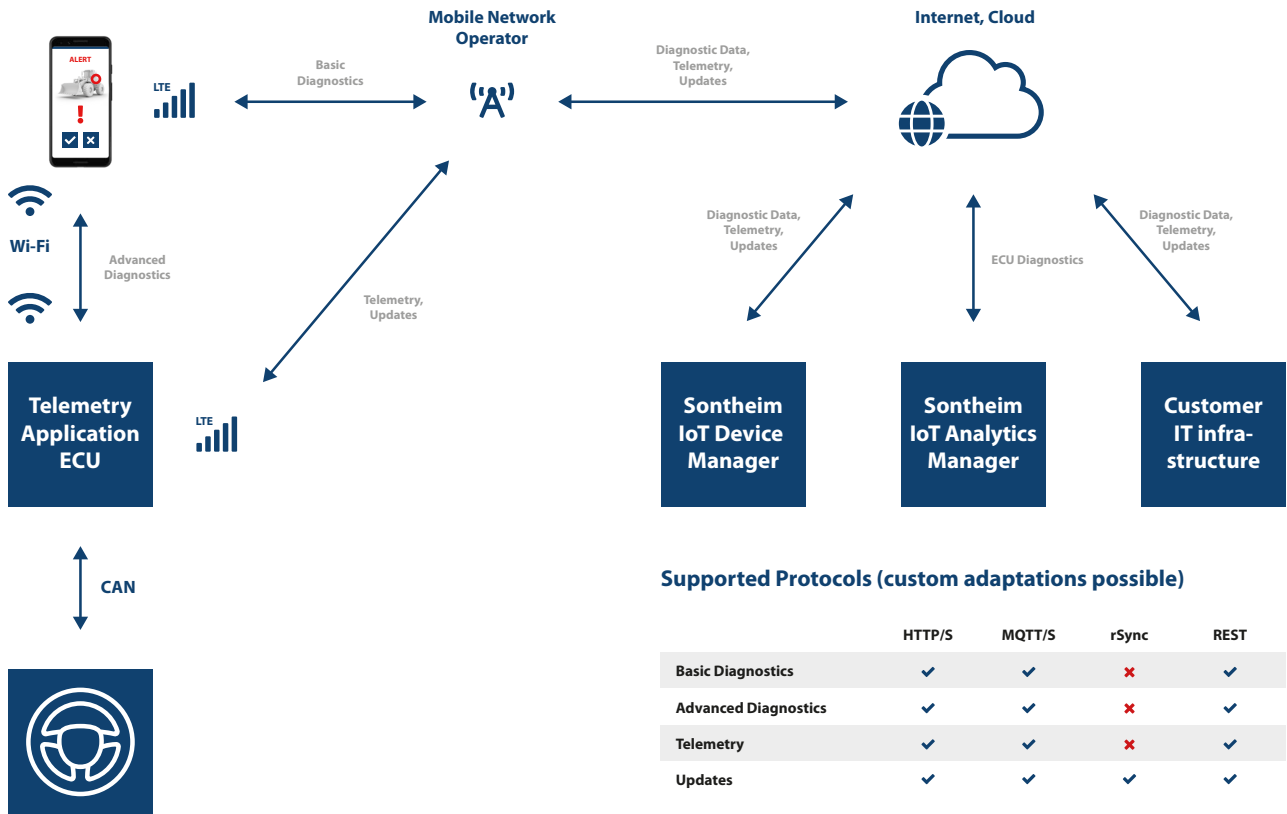

IoT Device Manager

Cloud-based platform for managing your devices in the field

IoT Device Manager

Cloud-based platform for managing your devices in the field.

Key Features

Management of all telematics units

Drag and drop functionality

Managing updates over-the-air

Simple configuration of all devices

Fast data consumption analysis

Live data monitoring

The IoT Device Manager is a cloud-based tool for the simple and clear management of your telematics units in the field. You can group and structure your devices by drag and drop and manage software packages for wireless over-the-air updates.

Collect live data during vehicle operation or flash software wirelessly:

- Mobile networks (2G/LTE)
- WLAN

Store telemetry data for further analysis and support the following functions:

- QA Statistics
- Usage statistics
- Planning of service intervals
- vehicle lifecycle support

Store telemetry data and check information such as:

- SIM card number (IMSI)
- Serial number of the LTE device
- Last connection to the server
- Signal Quality
- Network Bandwidth
- Device configuration